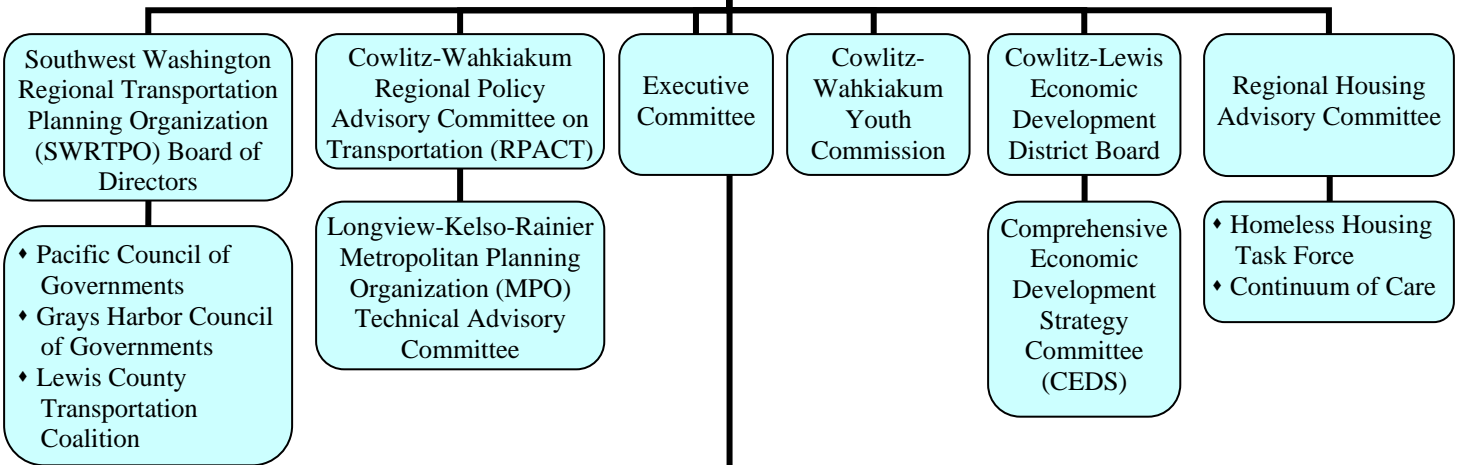

**COWLITZ-WAKIAKUM COUNCIL OF GOVERNMENTS
2008 Organizational Chart**

MEMBERSHIP

◆ **General Members** ◆

- City of Castle Rock
- City of Kalama
- City of Kelso
- City of Longview
- City of Woodland
- Cowlitz County
- Town of Cathlamet
- Wahkiakum County

◆ **Special Members** ◆

- Beacon Hill Sewer District
- Castle Rock School District #401
- Cowlitz #2 Fire & Rescue
- Cowlitz County Fire District #5
- Cowlitz P.U.D.
- Kalama School District #402
- Kelso School District #458
- Longview School District #122
- Port of Kalama
- Port of Longview
- Port of Woodland
- Wahkiakum County Port District #1
- Wahkiakum County Port District #2
- Woodland School District #404

◆ **Associate Members** ◆

- City of Rainier, Oregon
- Cowlitz Economic Development Council
- Kelso-Longview Chamber of Commerce
- Longview Housing Authority
- Lower Columbia College
- Lower Columbia Community Action Council
- Lower Columbia Economic Development Council

Committees