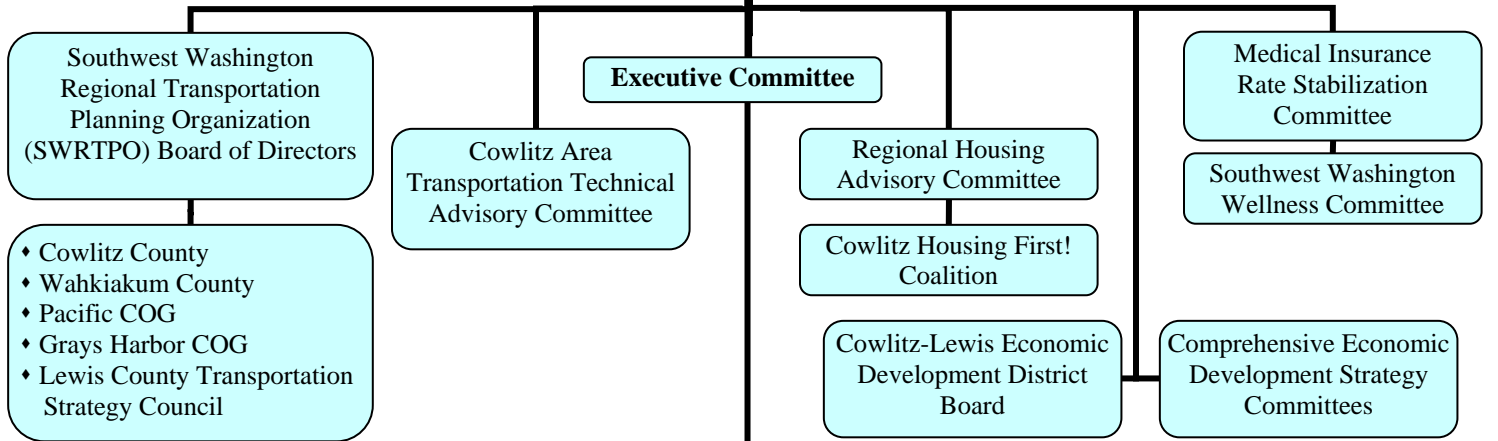

COWLITZ-WAKIAKUM COUNCIL OF GOVERNMENTS
2011 Organization Chart

MEMBERSHIP

◆ **General Members** ◆

- City of Castle Rock
- City of Kalama
- City of Kelso
- City of Longview
- City of Woodland
- Cowlitz County
- Town of Cathlamet
- Wahkiakum County

◆ **Special Members** ◆

- Beacon Hill Water & Sewer District
- Castle Rock School District #401
- Cowlitz 2 Fire & Rescue
- Cowlitz Fire District No. 5
- Cowlitz P.U.D.
- Kalama School District #402
- Kelso School District #458
- Longview School District #122
- Port of Kalama
- Port of Longview
- Port of Woodland
- Wahkiakum County Port District #1
- Wahkiakum County Port District #2
- Woodland School District #404

◆ **Associate Members** ◆

- City of Rainier, Oregon
- Cowlitz Economic Development Council
- Kelso-Longview Chamber of Commerce
- Longview Housing Authority
- Lower Columbia College
- Lower Columbia Community Action Program
- Wahkiakum Chamber of Commerce

Committees