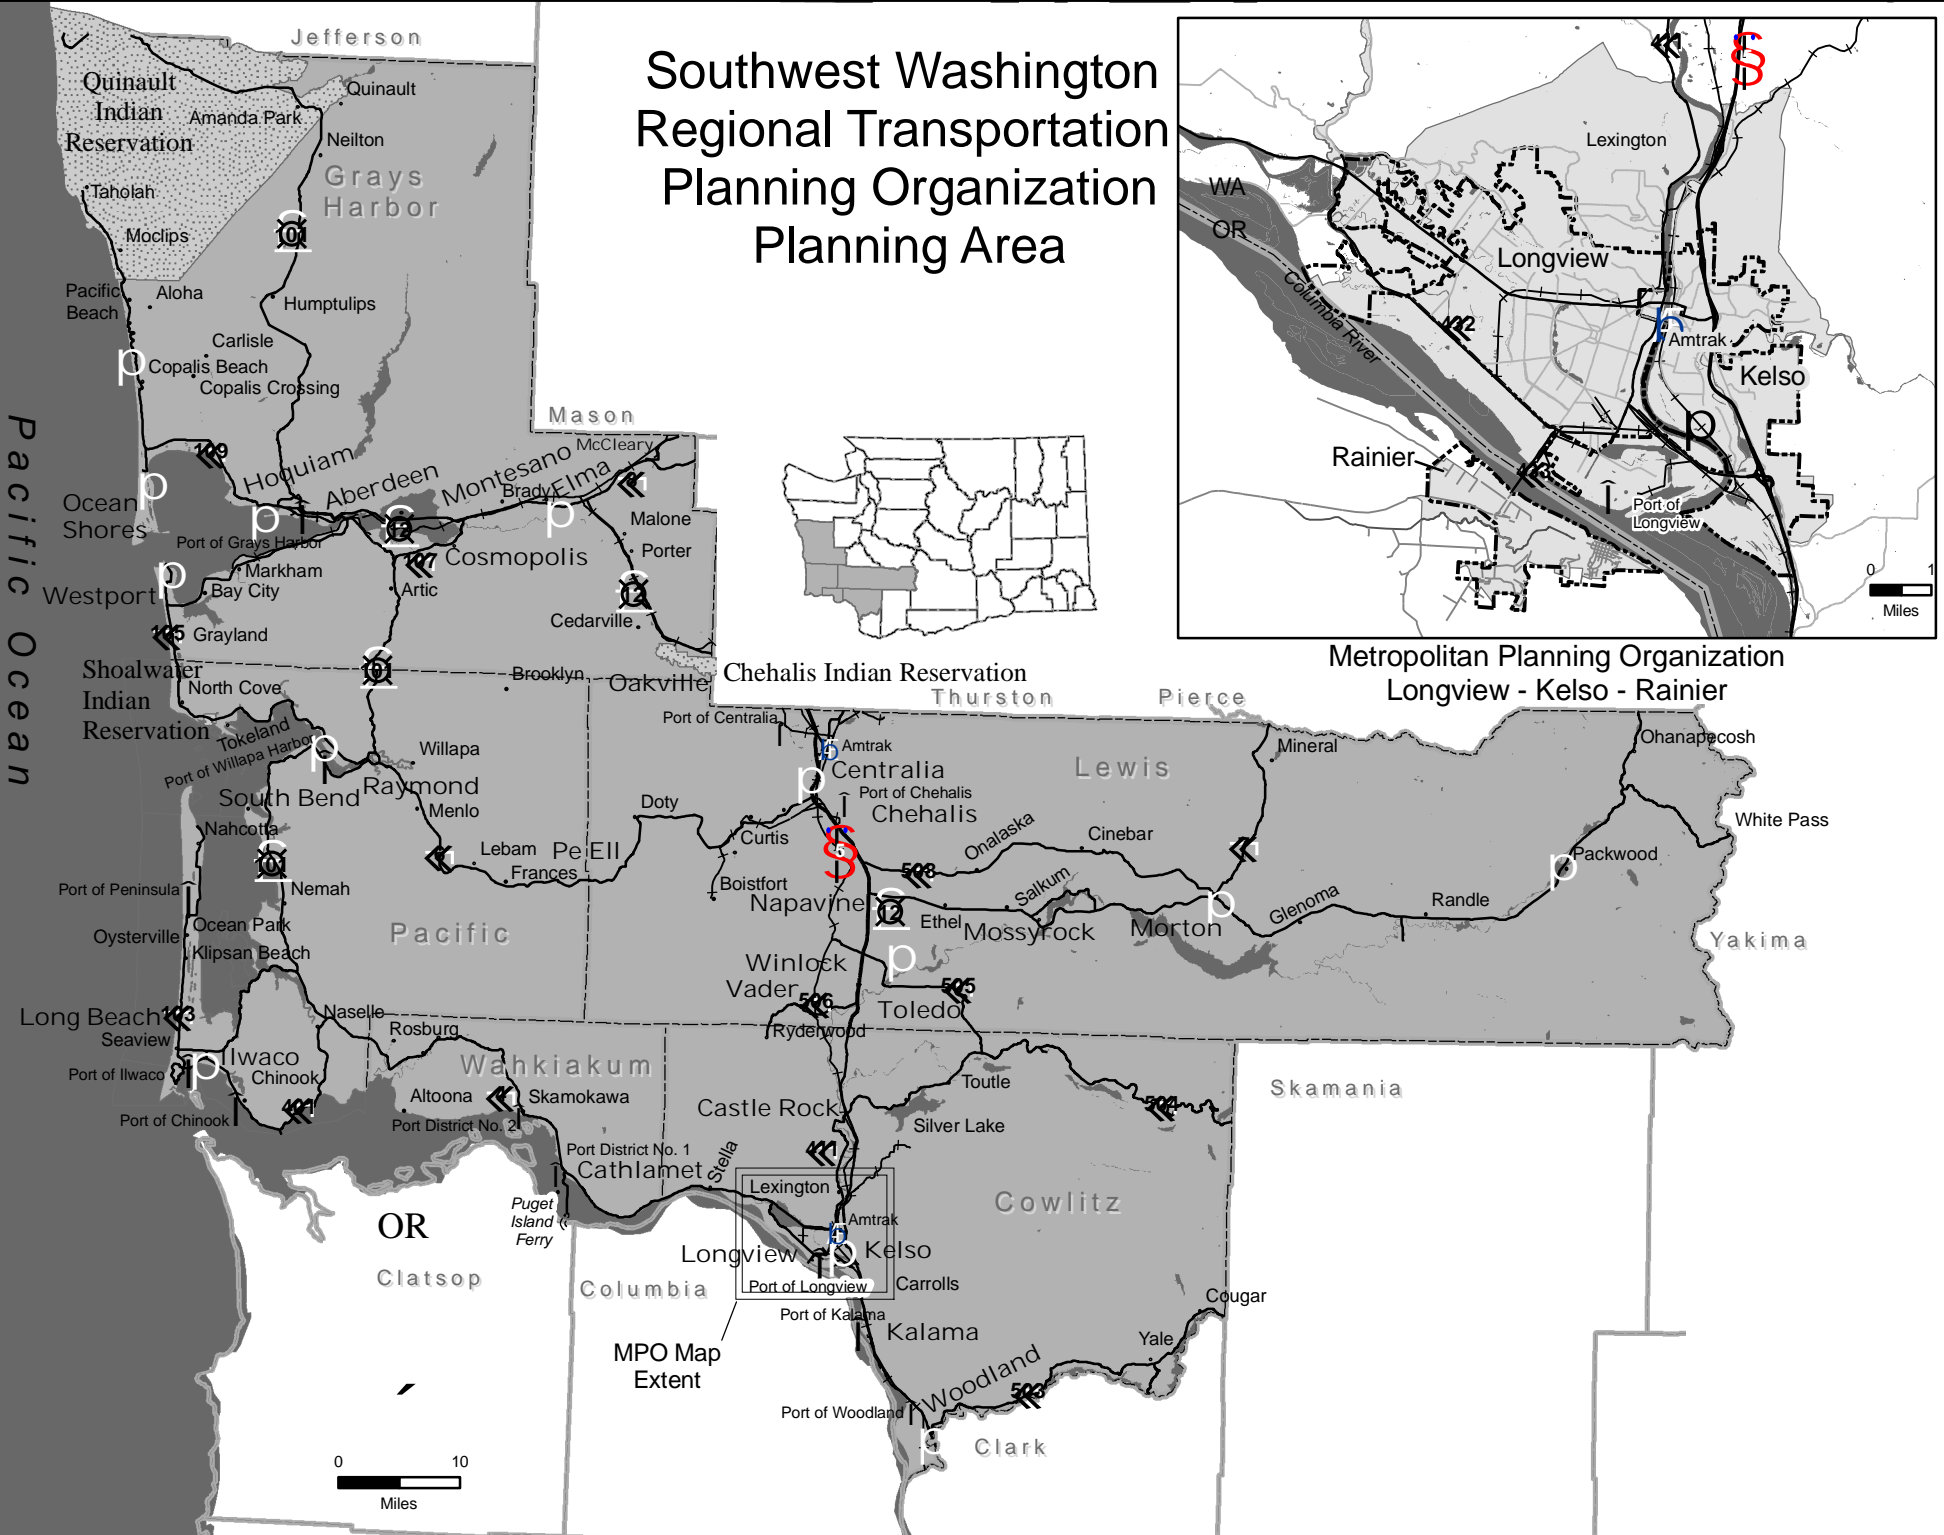

# Southwest Washington Regional Transportation Planning Organization Planning Area

Pacific Ocean

Metropolitan Planning Organization  
Longview - Kelso - Rainier

0 10  
Miles

0 1  
Miles