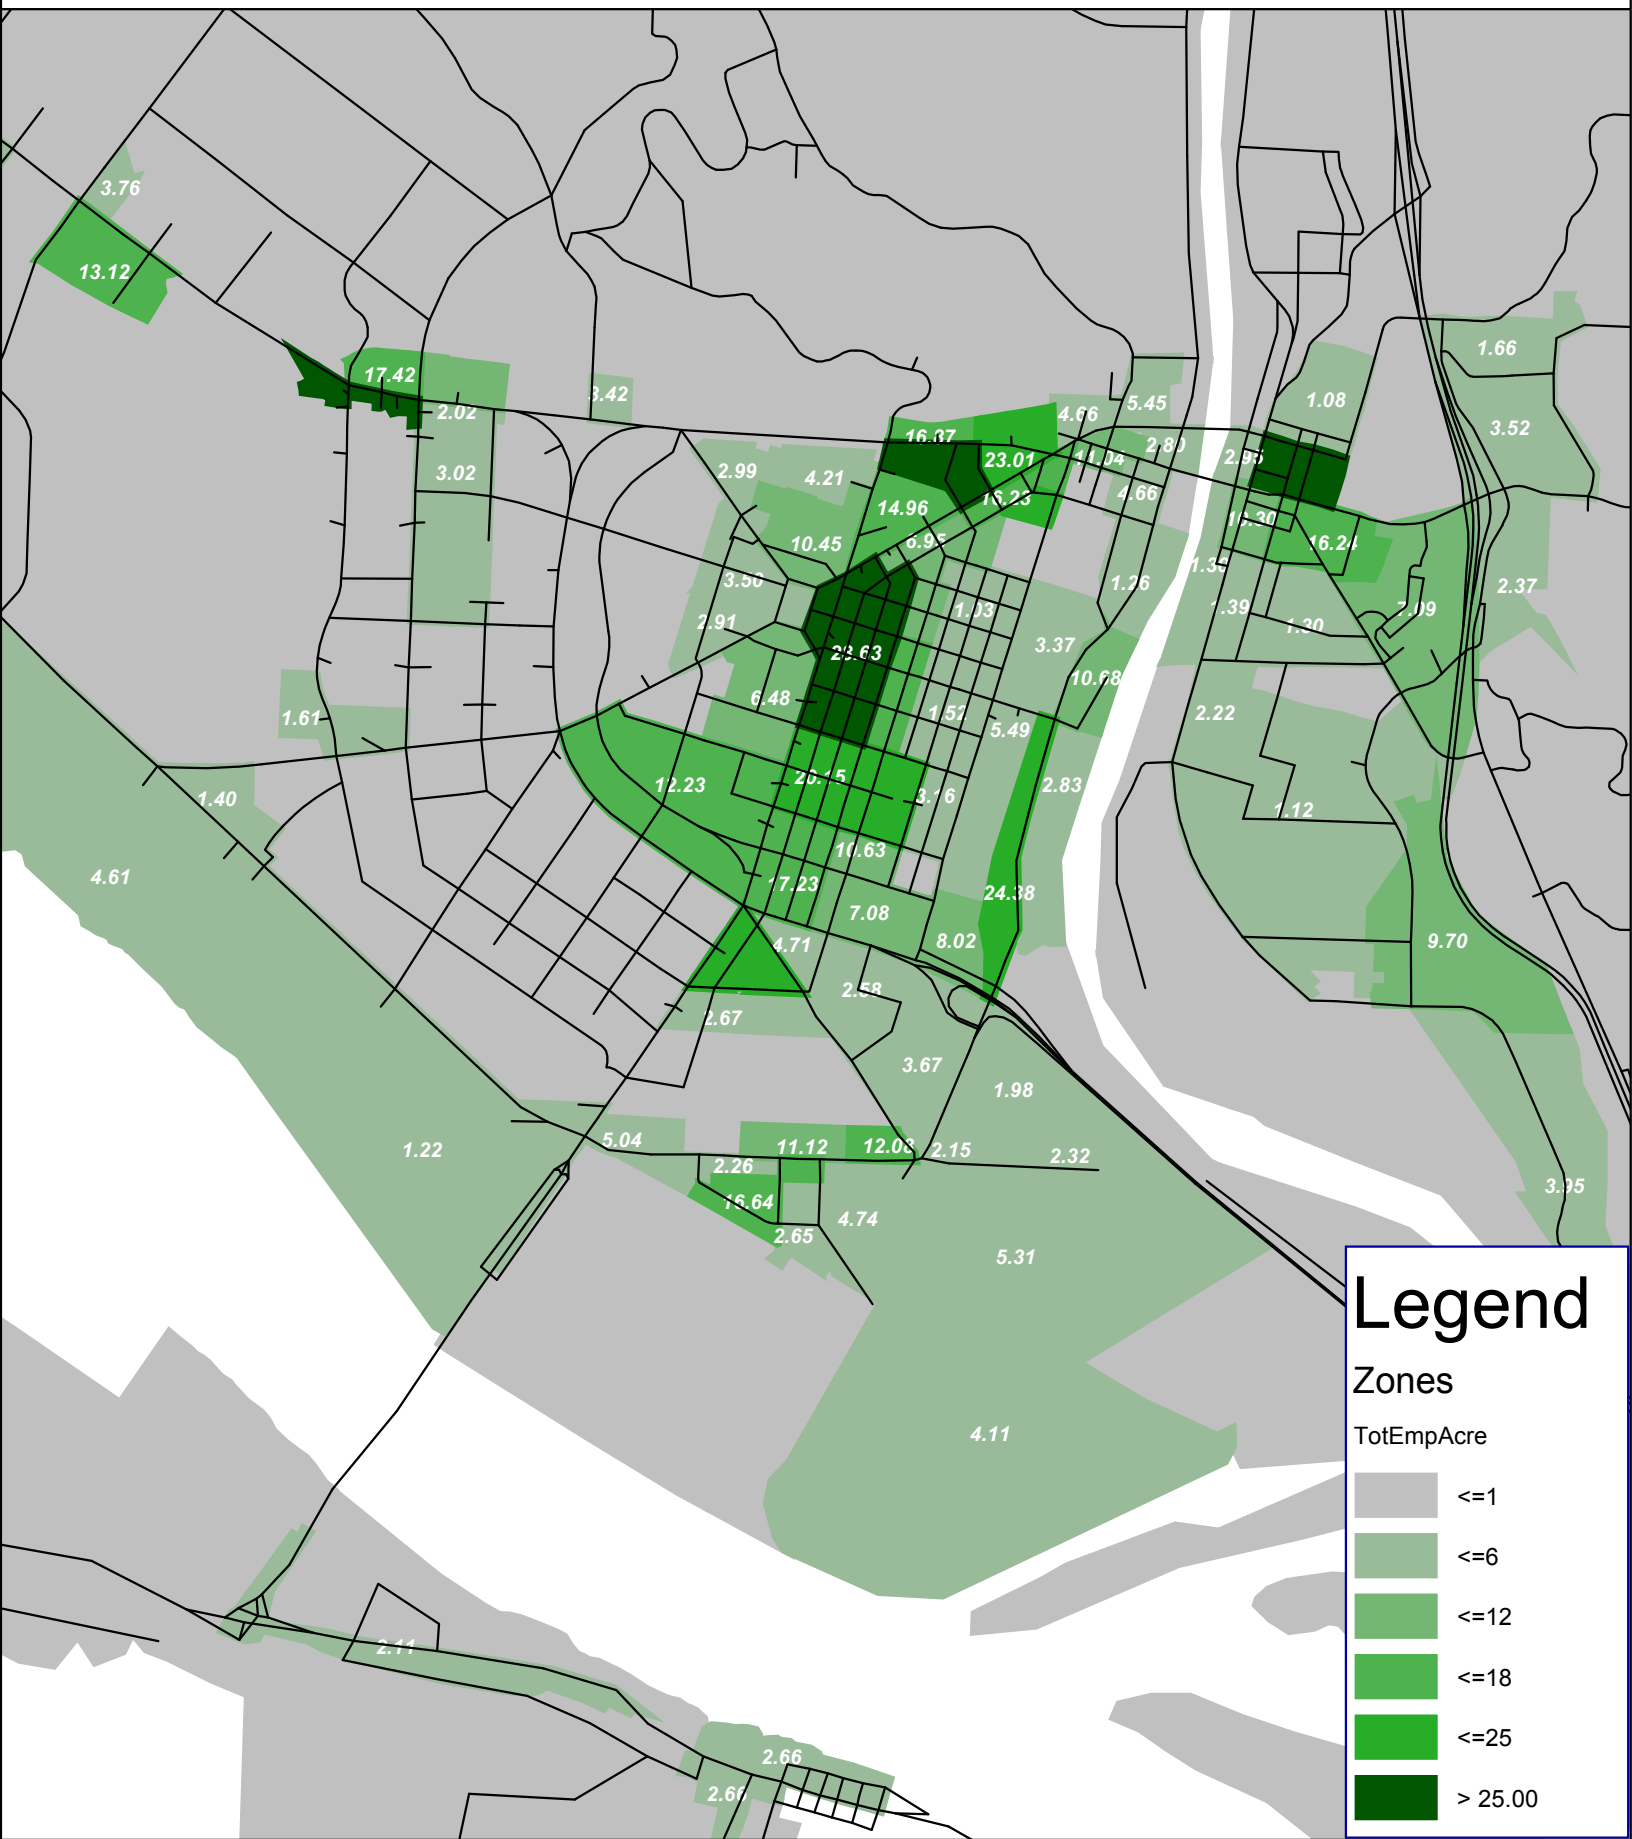

Employment Density: Jobs per Acre

2008 CWCOC Model